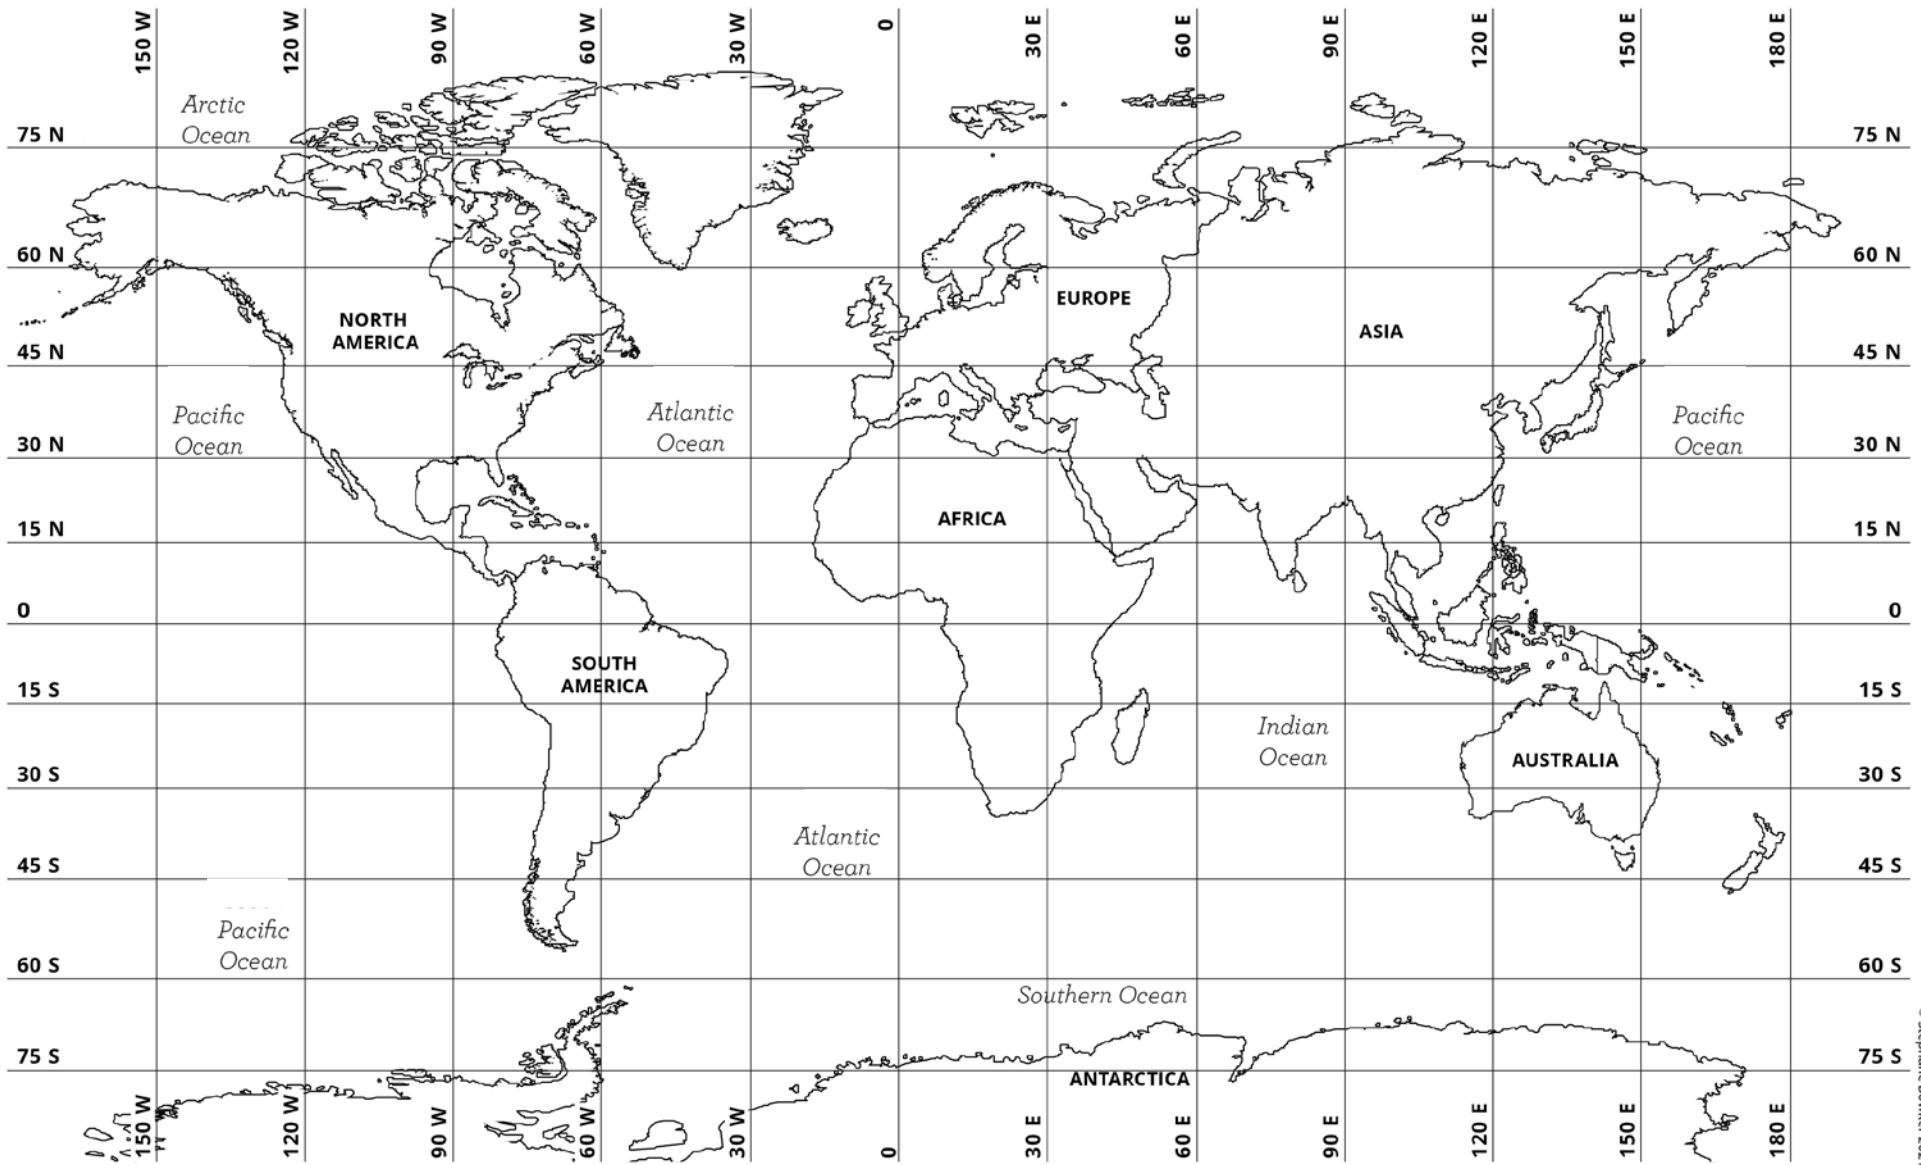

WORLD GEOGRAPHY

Name: _____

- Color North America green.
- Color South America orange.
- Color Europe purple.
- Color Asia pink.
- Color Africa red.
- Color Australia yellow.
- Color Antarctica gray.
- Color the oceans blue.

Label the continents:

- North America
- South America
- Europe
- Asia
- Africa
- Australia
- Antarctica

Label the oceans:

- Pacific Ocean (2 spots)
- Atlantic Ocean (2 spots)
- Indian Ocean
- Arctic Ocean
- Southern Ocean

© Stephanie Bowker 2021

What continent or ocean will you find in each location?

45° N, 90° W		15° S, 60° W	
30° S, 150° E		60° N, 30° E	
15° S, 30° E		60° N, 120° E	

Name: _____

The city is...	You will find this city in...
Rome	
Paris	
Vancouver	
London	
Mexico City	
Madrid	
Athens	
Rio de Janeiro	
Buenos Aires	
Lima	
Havana	
Toronto	

- Color the country we live in blue.
- Color the country connected to us on the northern border of the contiguous United States green.
Label the country.
- Color the country connected to us on the southern border of the contiguous United States yellow.
Label the country.
- Italy is in Europe. It is shaped like a boot. Color it red.
- France is in Europe. Color it orange.
- England is in Europe. Color it red.
- Spain is in Europe. Color it pink.
- Greece is in Europe. Color it green.
- Brazil is in South America. Color it orange.
- Argentina is in South America. Color it yellow.
- Peru is in South America. Color it red.
- Cuba is an island in the Caribbean. Color it pink.
- Puerto Rico is an island in the Caribbean. It is a part of what country?